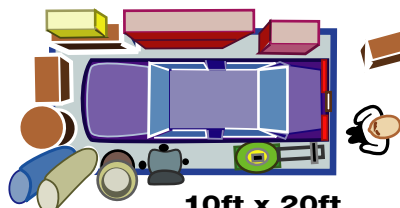

DESERT MINI-STORAGE

5ft x 5ft

Like a: Hall Closet Or Half Bathroom

What Will Fit:

- Small Furniture
- Chests Of Drawers
- Small Mattress Sets
- Under 100 Records Boxes

5ft x 10ft

Like a: Walk-in Closet

What Will Fit:

- Studio Furnishings
- Small Bedroom Furnishings
- Mattress Set
- Dining Room Set

5ft x 15ft

Like a: Large Walk-in Closet

What Will Fit:

- 1 Bedroom Apt Furnishings
- Desk
- Patio Furniture
- Washer/Dryer Stacked

7.5ft x 10ft

Like a: Large Walk-in Closet

What Will Fit:

- Filing Cabinets
- Bicycles
- Tables
- Smaller Appliances

10ft x 10ft

Like an: Average Size Bedroom

What Will Fit:

- 1-2 Bedroom Apt Furnishings
- Refrigerator
- Canoes
- Sofas

10ft x 15ft

Like a: Large Bedroom

What Will Fit:

- 2-3 Bedroom Apt Furnishings
- Large Appliances
- Patio Furniture
- Small Boat

10ft x 20ft

Like a: One Car Garage

What Will Fit:

- 3-4 Bedroom Apt Furnishings
- Vehicle/Boat
- Large Chests
- Building Materials